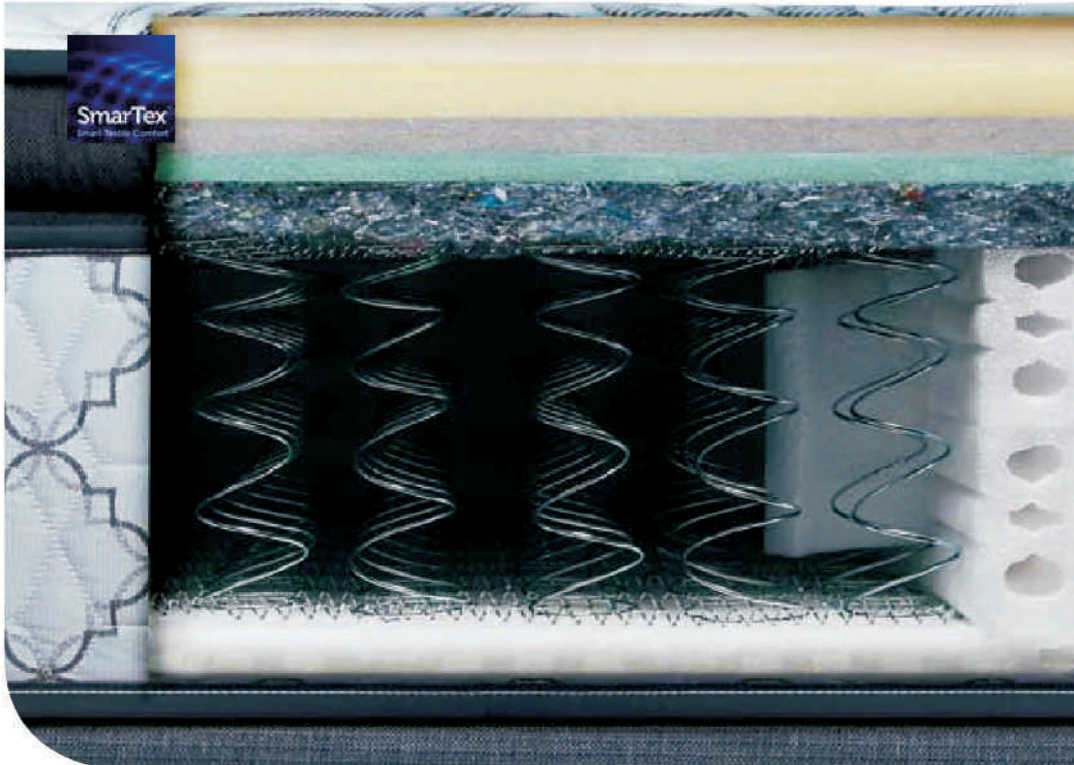

Providing support and stability, our innovative UniCased® edge support locks into the spring unit and encases the entire mattress to help reduce motion transfer.

The uniquely designed DuraFlex® foundation is made with Titanium alloy deflection modules to assist with the distribution of pressure, minimising motion transfer from your sleeping partner.

DuraFlex® Foundation

Like the Triple Offset coil, the steel modules in the DuraFlex foundation are made with Titanium alloy and disperse the shocks and stresses placed on the mattress over time.

LiftRight® Handles and StayTight® Foundation Cover

Sealy's clever technology continues to support you in smarter ways with LiftRight® handles that make moving your mattress easier. The StayTight® foundation cover features a subtle rubberised grip to help keep your sheets in place.

SmarTex[®] Fabric

SmarTex[®] Fabric helps to regulate the sleep surface temperature as needed throughout the night. This clever treatment only activates if your body temperature starts to increase. SmarTex[®] wicks away moisture to enable it to rapidly evaporate, giving you a comfortable sleeping environment. Layers of premium foams conform and mould to your body, providing pressure-relieving conformance where you need it most.